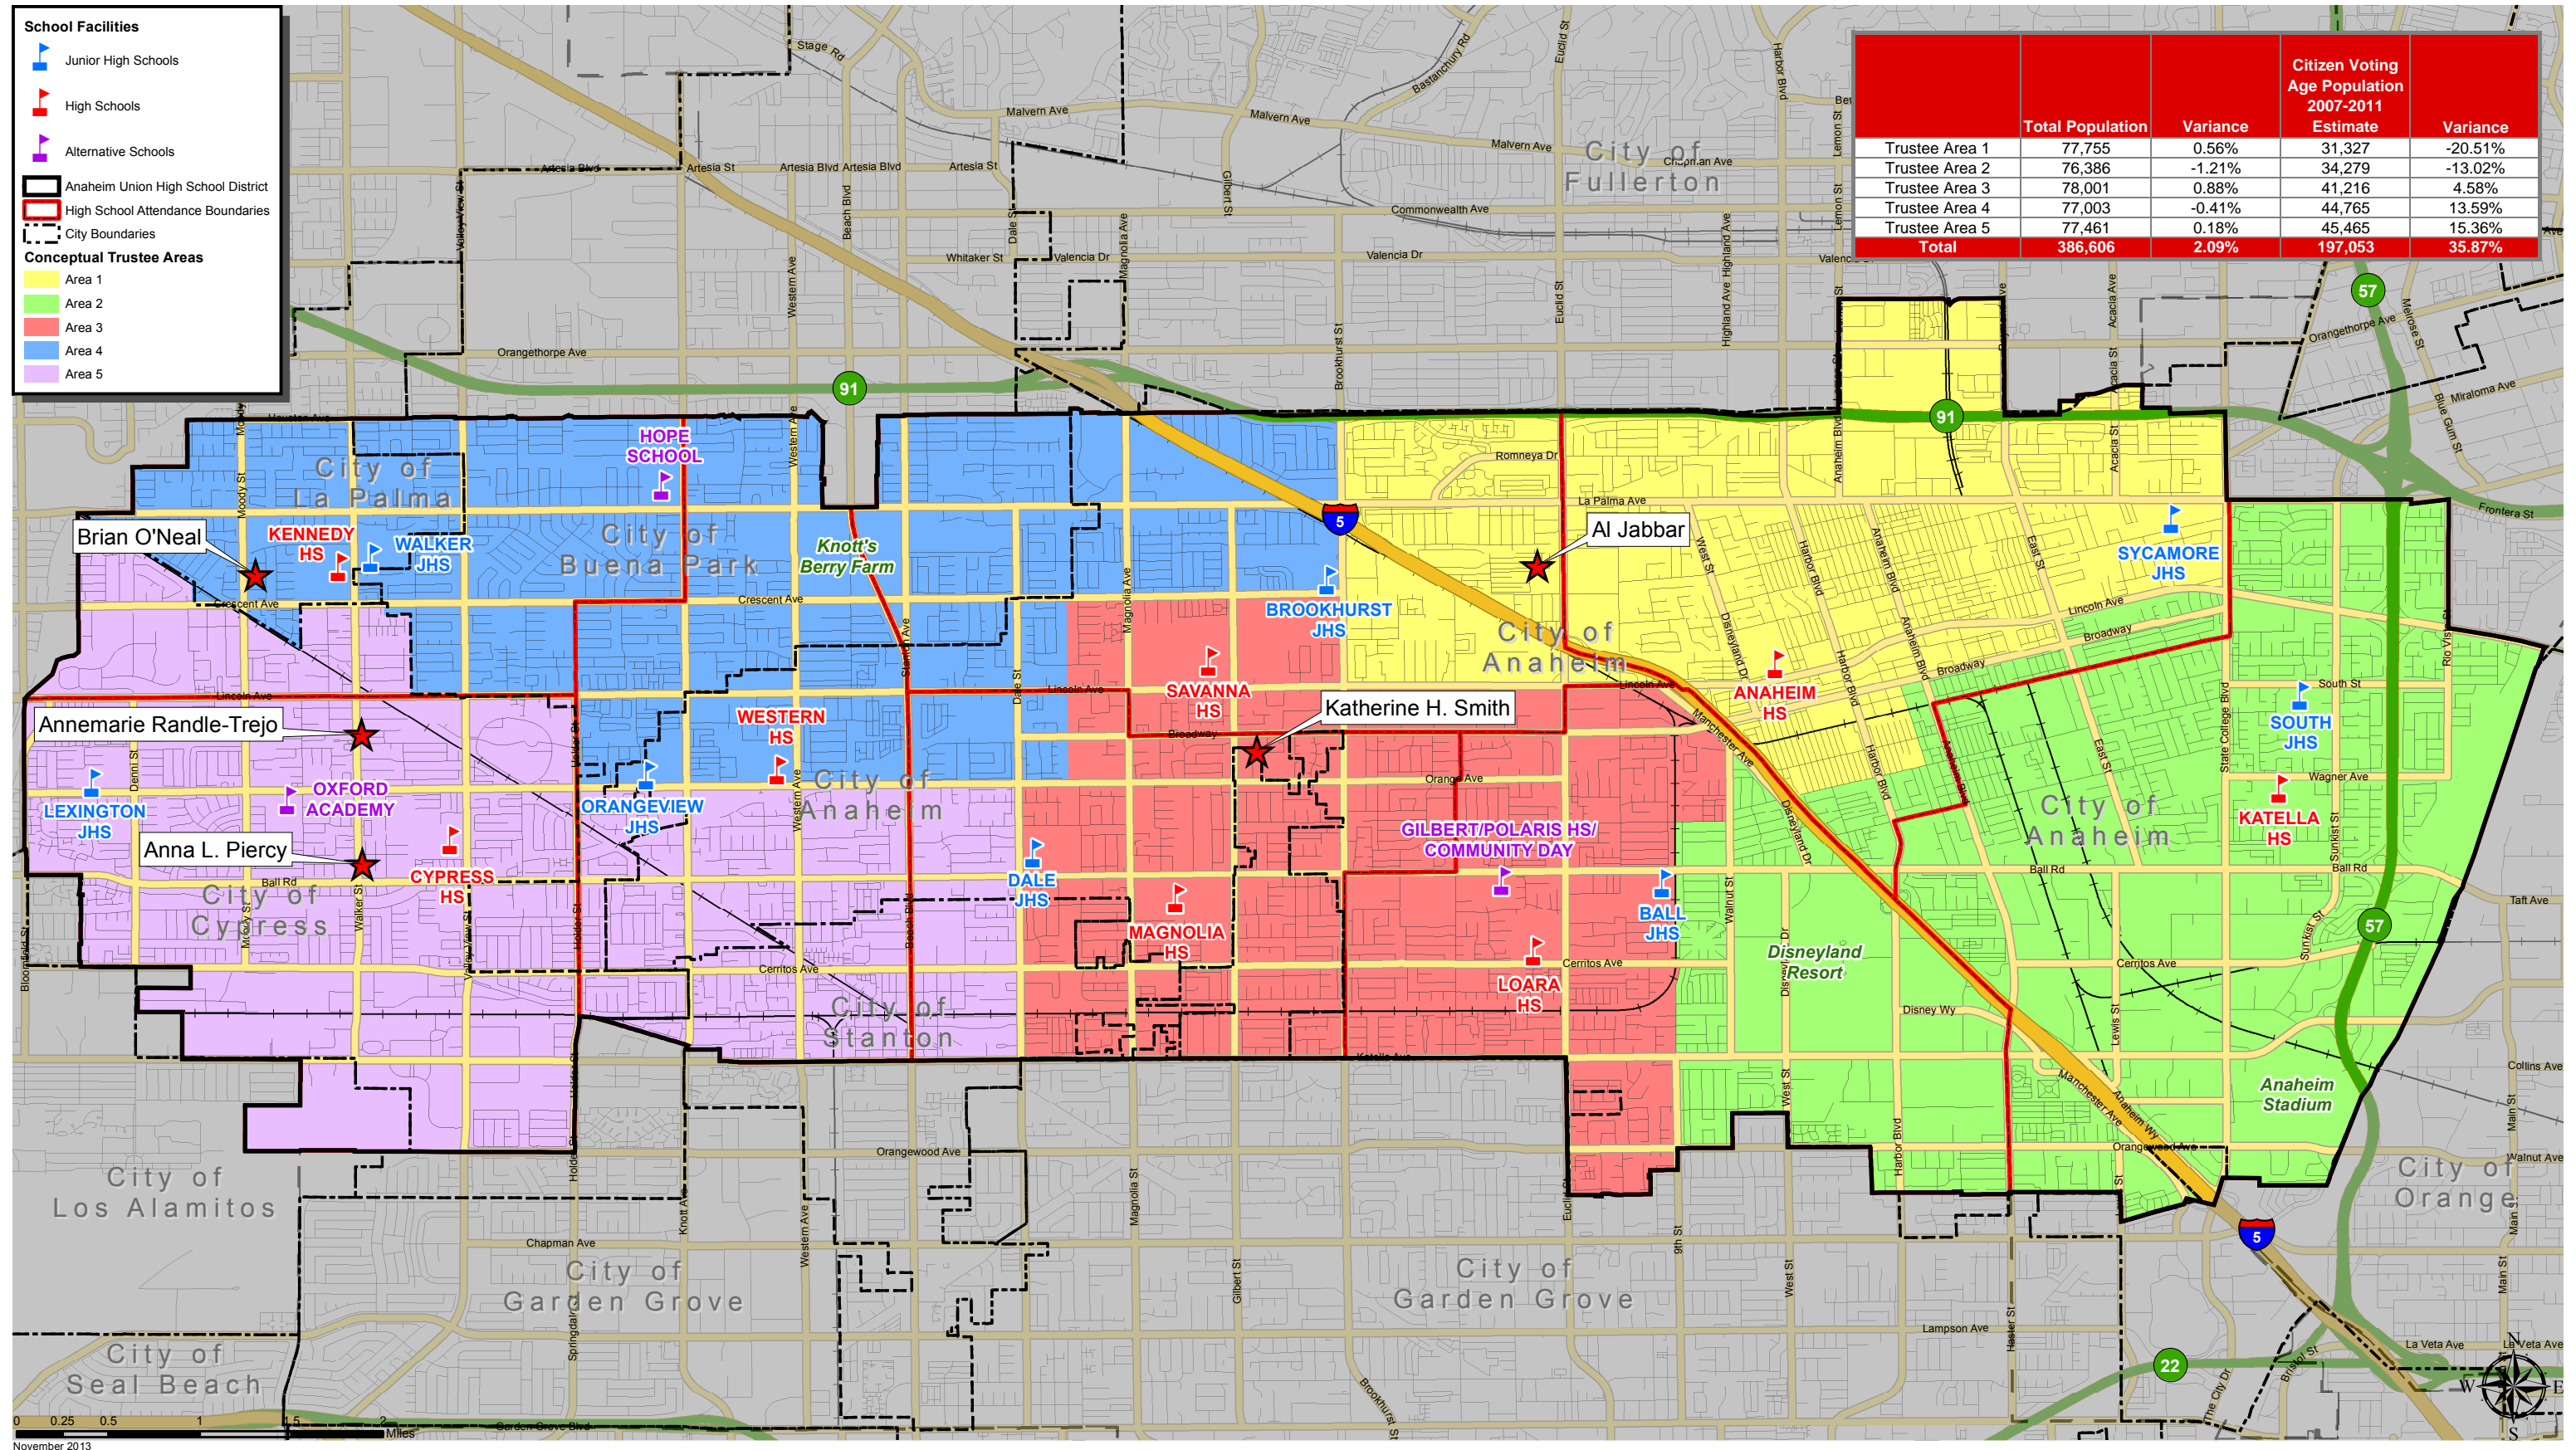

Anaheim Union High School District

Conceptual Trustee Areas - Scenario 3

November 2013