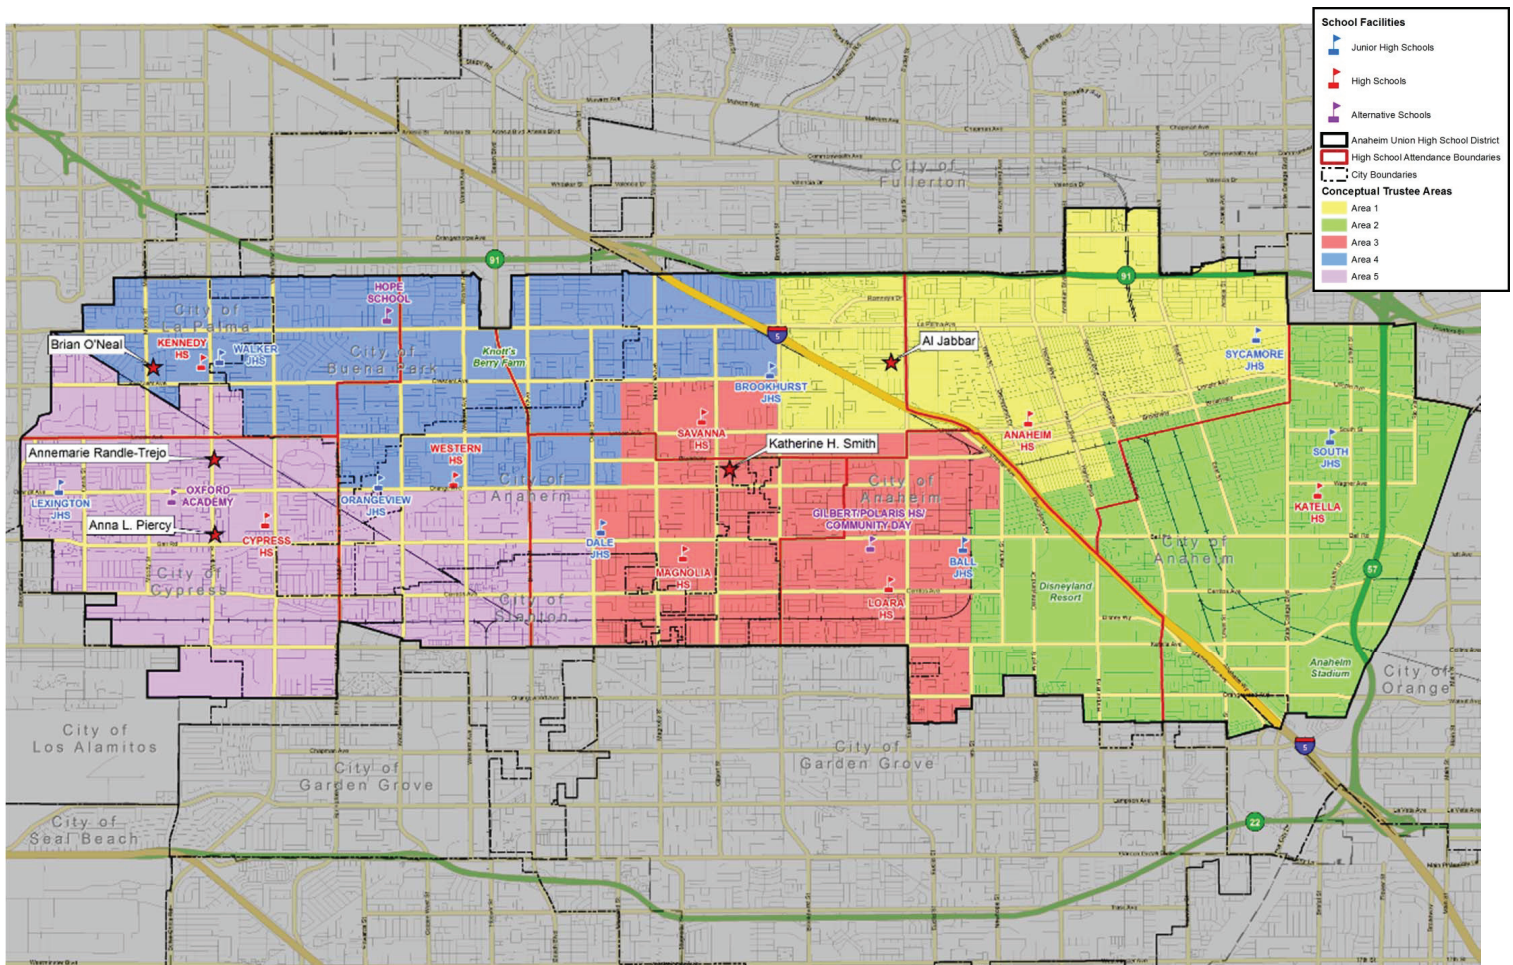

Scenario 3 – City Boundaries

Scenario 3 – Summary

Population Variance: 2.09%

Majority-Minority Latino Area by CVAP: Area 1 (51.16%)

	Area 1	Area 2	Area 3	Area 4	Area 5
Communities	Anaheim	Anaheim	Anaheim	Anaheim	Anaheim
		Orange	Garden Grove	Buena Park	Buena Park
			Stanton	Cypress	Cypress
			Unincorporated County	La Palma	Los Alamitos
					Stanton
Boundaries	Brookhurst JHS	Ball JHS	Ball JHS	Brookhurst JHS	Dale JHS
	South JHS	South JHS	Brookhurst JHS	Dale JHS	Lexington JHS
	Sycamore JHS	Sycamore JHS	Dale JHS	Orangeview JHS	Orangeview JHS
	Anaheim HS	Anaheim HS	Loara HS	Walker JHS	Walker JHS
	Savanna HS	Katella HS	Magnolia HS	Kennedy HS	Cypress HS
		Loara HS	Savanna HS	Magnolia HS	Kennedy HS
				Savanna HS	Magnolia HS
				Western HS	Western HS
School Facilities	Sycamore JHS	South JHS	Ball JHS	Brookhurst JHS	Lexington JHS
	Anaheim HS	Katella HS	Dale JHS	Orangeview JHS	Cypress HS
			Loara HS	Walker JHS	Oxford Academy
			Magnolia HS	Kennedy HS	
			Savanna HS	Western HS	
			Gilbert/Polaris/CDS	Hope School	